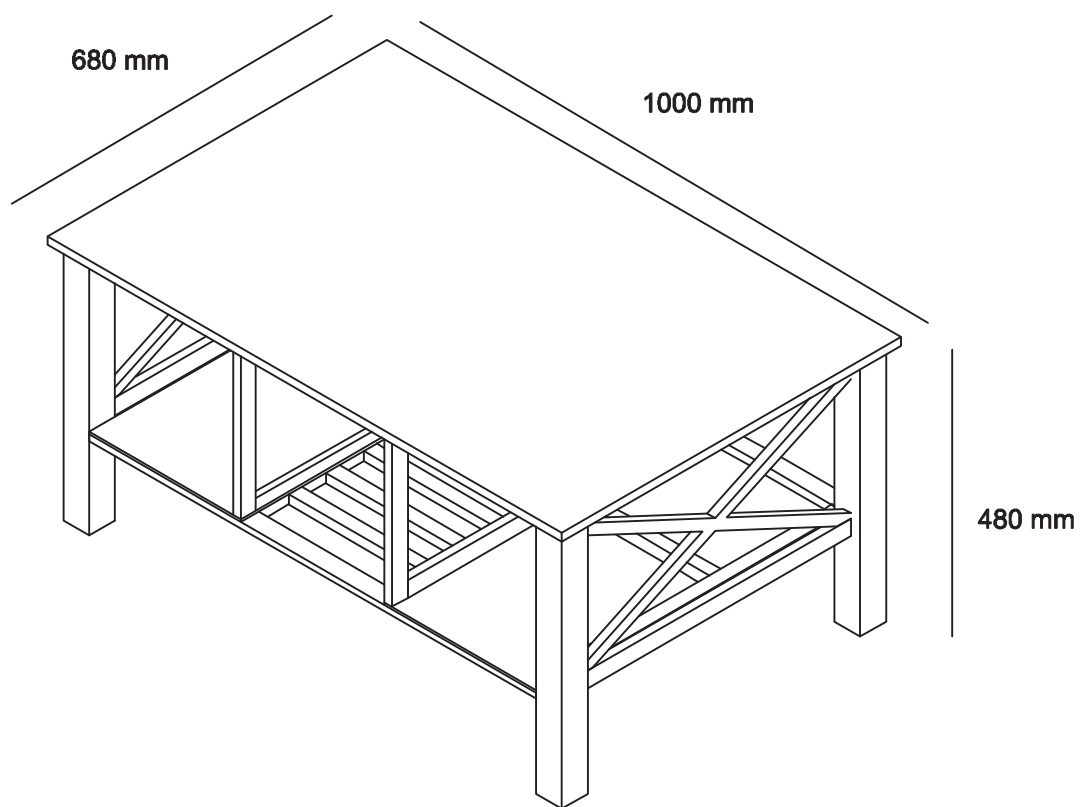

DINA COFFEE TABLE

TABLE BASSE DINA

710-177-1020
710-117-1021

1-5

30 min

Number/Quanties	Part number/ Numero de la pieza	Measure/Dimensions
1	A	1000x680x33mm
2	B	660x465x50mm
2	C	660x210x17mm
1	D	870x660x33mm

2-5

Ax1
1000x680x33 mm

Bx2
660x465x50 mm

Cx2
660x210x17mm

Dx1
870x660x33mm

E

Ex8
8x30mm

F

Fx4
7x50mm

G

Gx8
7x70mm

N

Ix12
4x30mm

1

2

4-5