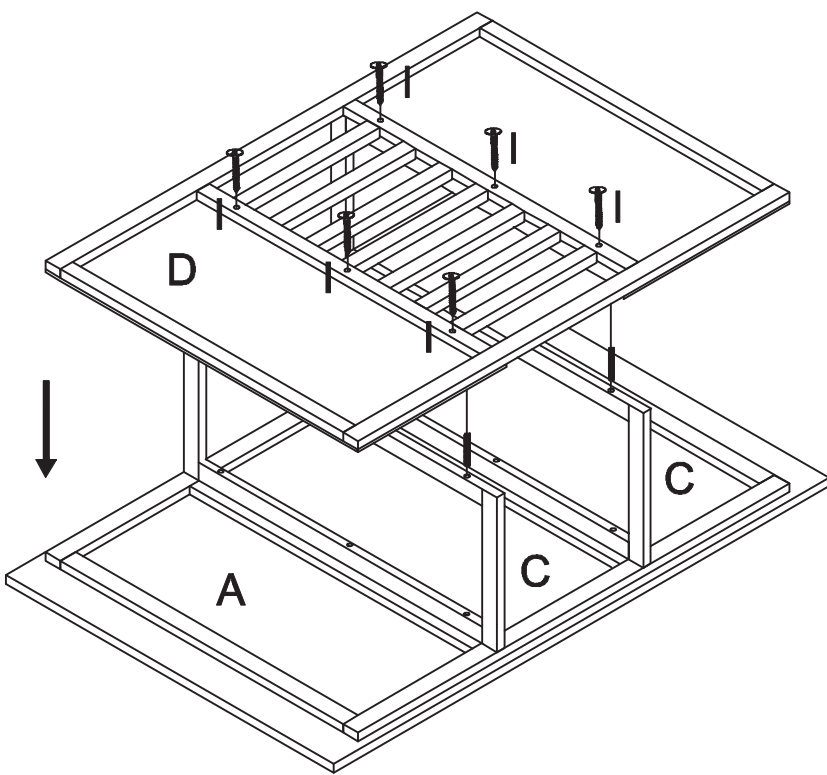

DINA COFFEE TABLE

TABLE BASSE DINA

710-177-1020
710-117-1021

1-5

30 min

Number/Quanties	Part number/ Numero de la pieza	Measure/Dimensions
1	A	1000x680x33mm
2	B	660x465x50mm
2	C	660x210x17mm
1	D	870x660x33mm

2-5

Ax1
1000x680x33 mm

Bx2
660x465x50 mm

Cx2
660x210x17mm

Dx1
870x660x33mm

E

Ex8
8x30mm

F

Fx4
7x50mm

G

Gx8
7x70mm

N

Ix12
4x30mm

1

2

4-5