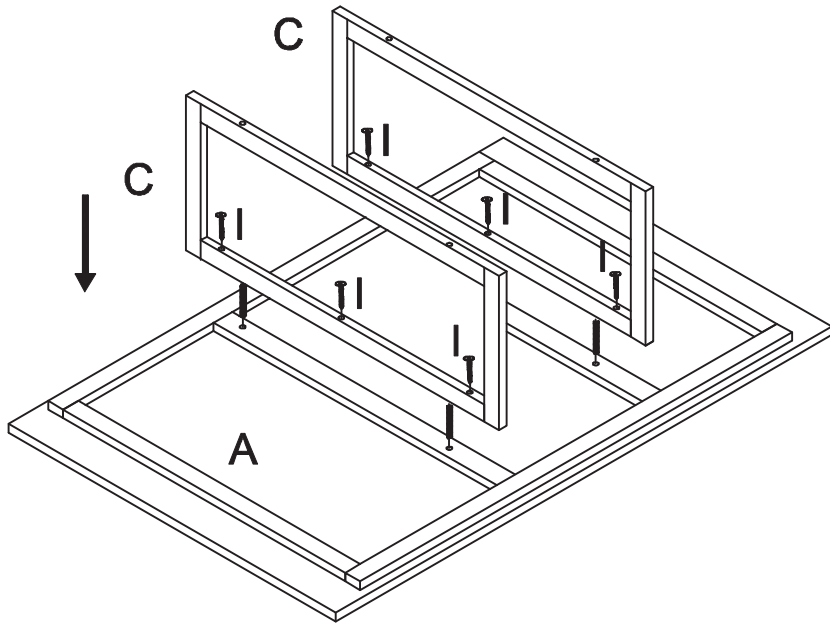

DINA COFFEE TABLE

TABLE BASSE DINA

710-177-1020
710-117-1021

1-5

30 min

Number/Quanties	Part number/ Numero de la pieza	Measure/Dimensions
1	A	1000x680x33mm
2	B	660x465x50mm
2	C	660x210x17mm
1	D	870x660x33mm

2-5

Ax1
1000x680x33 mm

Bx2
660x465x50 mm

Cx2
660x210x17mm

Dx1
870x660x33mm

E

Ex8
8x30mm

F

Fx4
7x50mm

G

Gx8
7x70mm

N

Ix12
4x30mm

1

2

4-5