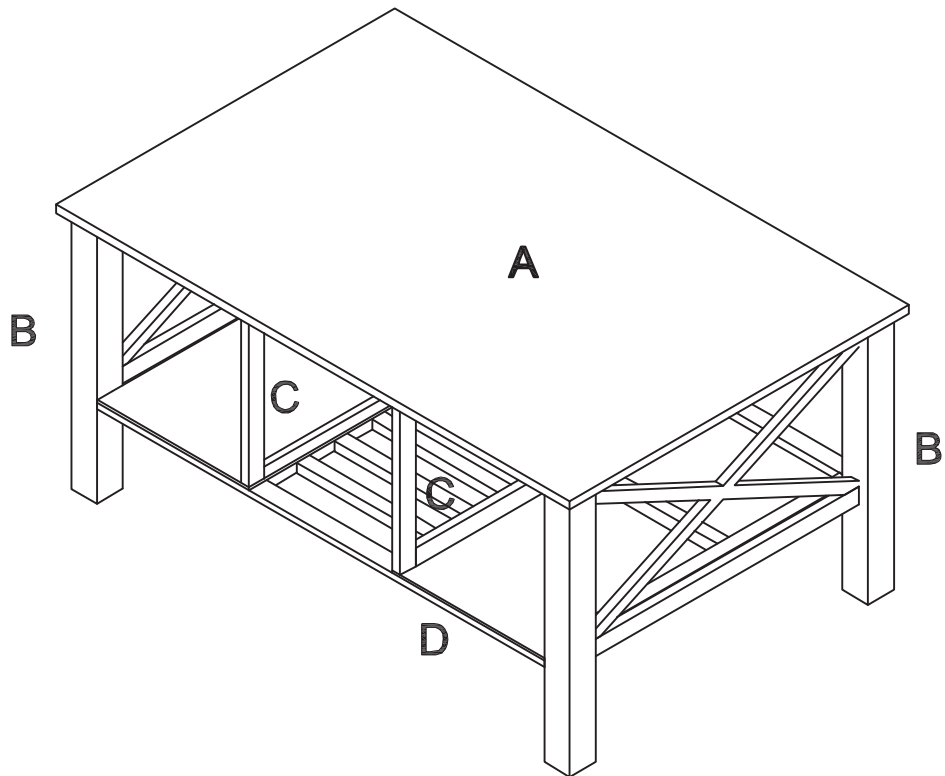

DINA COFFEE TABLE

TABLE BASSE DINA

710-177-1020
710-117-1021

1-5

30 min

Number/Quanties	Part number/ Numero de la pieza	Measure/Dimensions
1	A	1000x680x33mm
2	B	660x465x50mm
2	C	660x210x17mm
1	D	870x660x33mm

2-5

Ax1
1000x680x33 mm

Bx2
660x465x50 mm

Cx2
660x210x17mm

Dx1
870x660x33mm

E

Ex8
8x30mm

F

Fx4
7x50mm

G

Gx8
7x70mm

N

Ix12
4x30mm

1

2

4-5