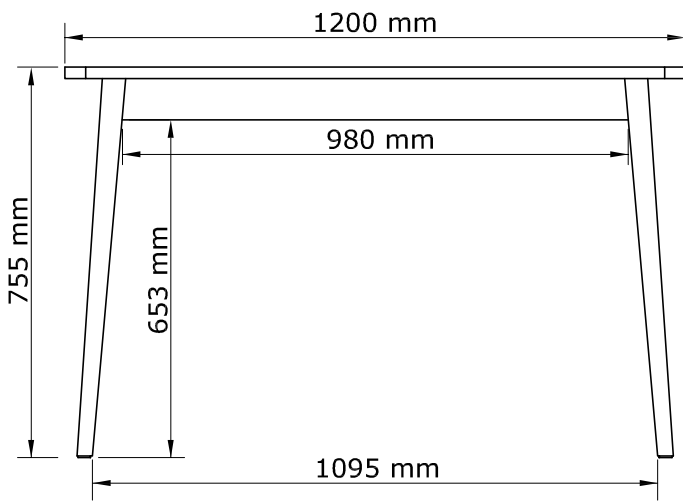

GAMMELGAB

709-187-1017

EN: IMPORTANT INFORMATION!

Please read the entire manual carefully before starting to assemble and/or using this product. Follow the manual thoroughly and keep it for further reference.

Box 1/1:

1200x800x22 mm

580x80x18 mm

980x80x18 mm

730x45/45x30/30x18 mm

1

A x 6
Ø6,5x36,5 mm

2

<p>B x 6</p>  <p>Ø15x12 mm</p>	<p>C x 6</p>  <p>Ø20 mm</p>	
---	--	---

3

H x 4
156x70x32 mm

4

E x 8  Ø10/17 mm	F x 8  Ø10/Ø20 mm	J x 1  17 mm	K x 8  Ø10/Ø18 mm
---	--	---	--

5

<p>D x 24</p>  <p>Ø4x16 mm</p>	 
---	---

6

<p>G x 4</p>  <p>Ø24x3 mm</p>	<p>J x 1</p>  <p>17 mm</p>	
--	---	--

7