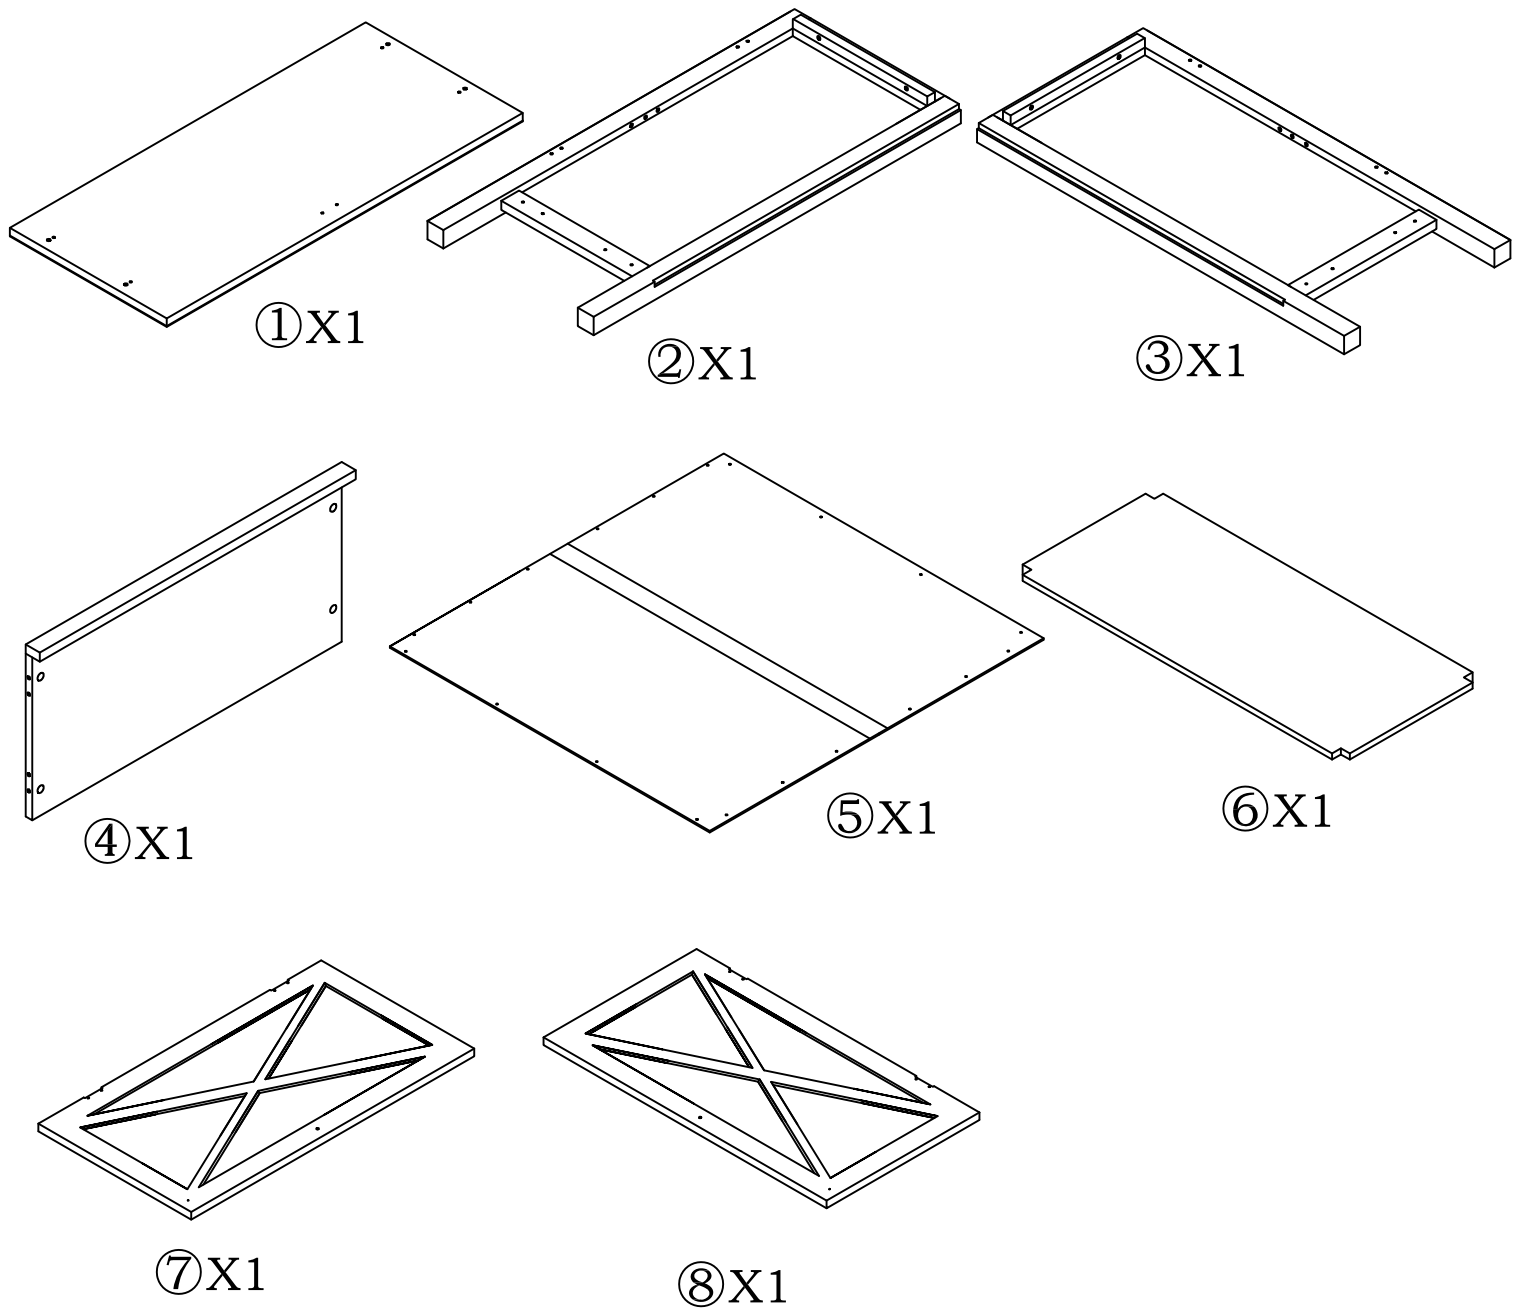

# VIGUR

705-16-1041

X2

60 min

 M6x35mm Ax4	 M15x10mm Bx4	 M6x30mm Cx8	 Dx1	 Ex1	 M4x30mm Fx4	 M3x12mm Gx19	 M4x12mm Hx1	 M6x16mm Ix2
 Jx1	 M4x35mm Kx1	 M6x30mm Lx1	 Mx4	 M3x14mm Nx20	 Ox2	 Px2	 M4x16mm Qx2	 Rx4

1

2

4-8

3

4

5-8

5

6

6-8

7

8

7-8

9

10

11