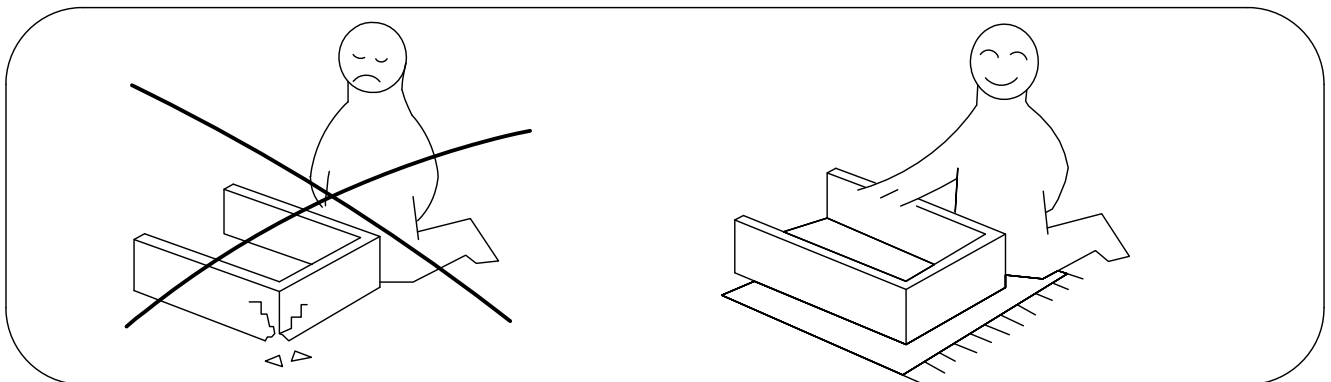

# VIGUR

705-16-1041

X2

60 min

 M6x35mm Ax4	 M15x10mm Bx4	 M6x30mm Cx8	 Dx1	 Ex1	 M4x30mm Fx4	 M3x12mm Gx19	 M4x12mm Hx1	 M6x16mm Ix2
 Jx1	 M4x35mm Kx1	 M6x30mm Lx1	 Mx4	 M3x14mm Nx20	 Ox2	 Px2	 M4x16mm Qx2	 Rx4