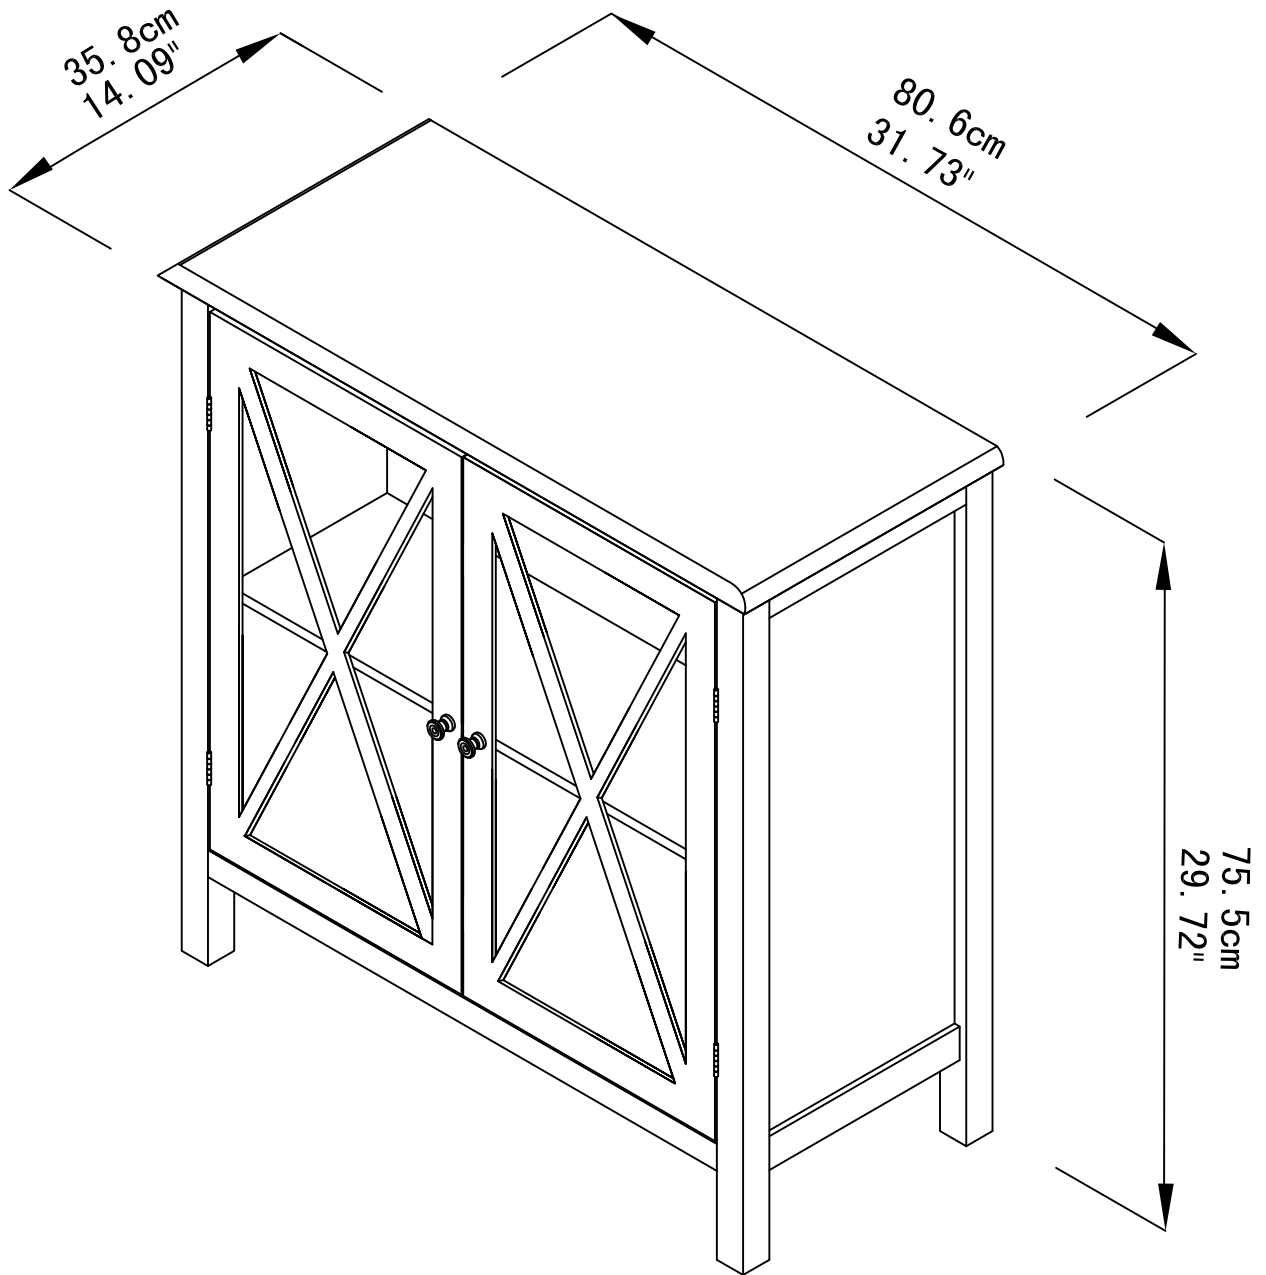

# VIGUR

705-16-1041

X2

60 min

 M6x35mm Ax4	 M15x10mm Bx4	 M6x30mm Cx8	 Dx1	 Ex1	 M4x30mm Fx4	 M3x12mm Gx19	 M4x12mm Hx1	 M6x16mm Ix2
 Jx1	 M4x35mm Kx1	 M6x30mm Lx1	 Mx4	 M3x14mm Nx20	 Ox2	 Px2	 M4x16mm Qx2	 Rx4

1

2

4-8

3

4

5-8

5

6

6-8

7

8

7-8

9

10

11