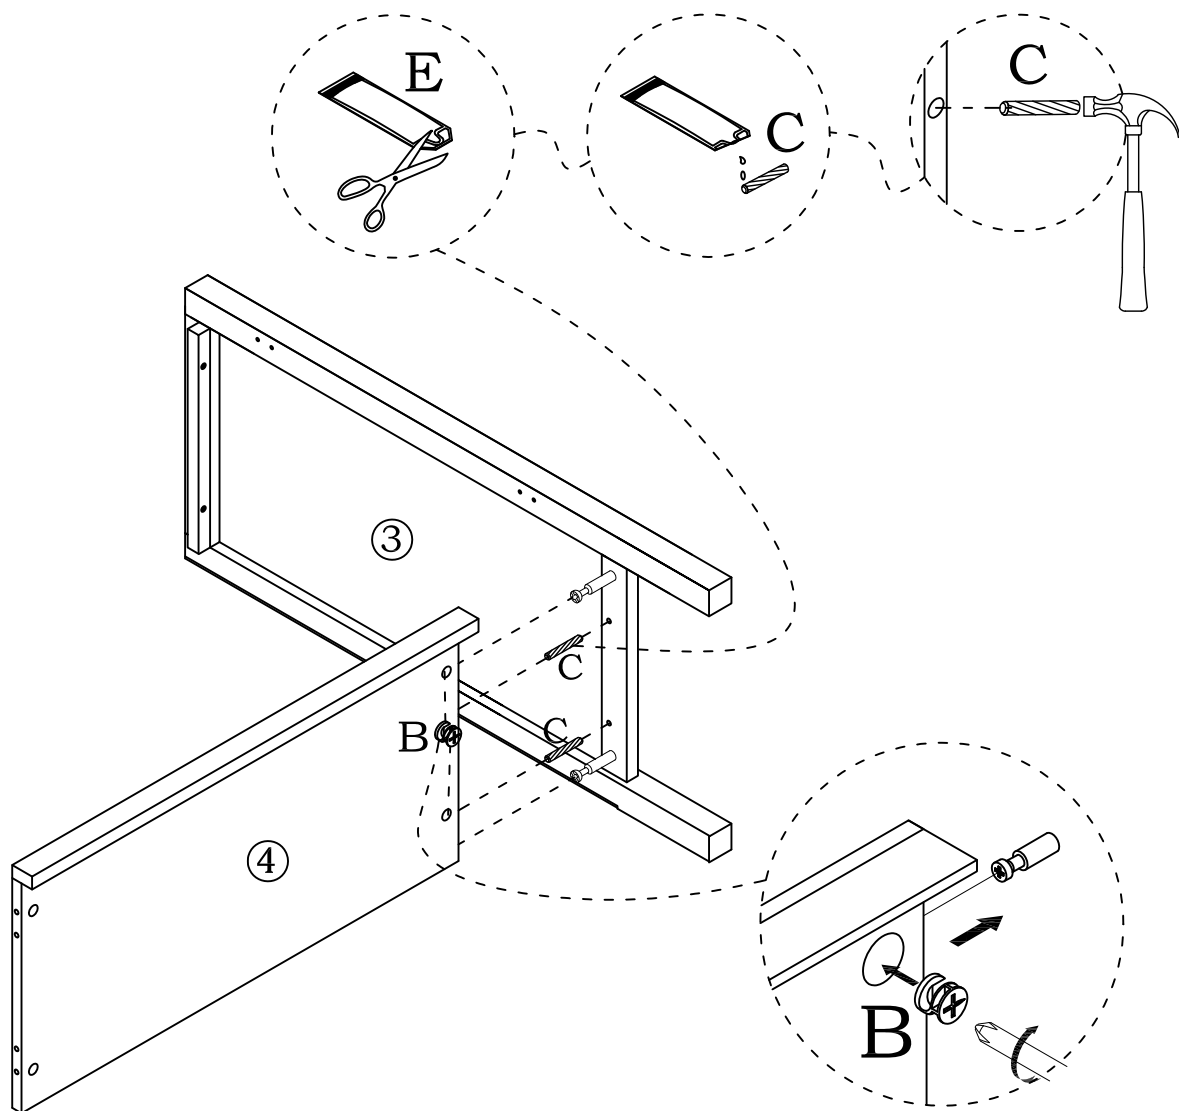

# VIGUR

705-16-1041

X2

60 min

 M6x35mm Ax4	 M15x10mm Bx4	 M6x30mm Cx8	 Dx1	 Ex1	 M4x30mm Fx4	 M3x12mm Gx19	 M4x12mm Hx1	 M6x16mm Ix2
 Jx1	 M4x35mm Kx1	 M6x30mm Lx1	 Mx4	 M3x14mm Nx20	 Ox2	 Px2	 M4x16mm Qx2	 Rx4

1

2

4-8

3

4

5-8

5

6